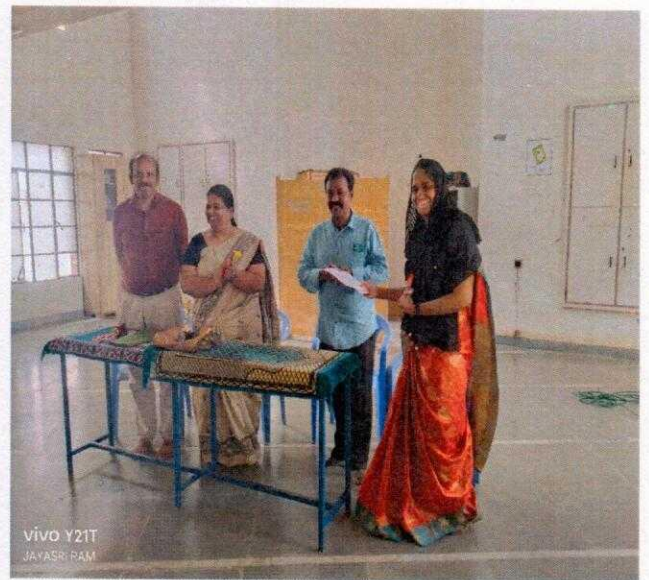

AIMAN COLLEGE OF ARTS & SCIENCE FOR WOMEN

(Sponsored by AIMAAN Education & Welfare Society)

Affiliated to Bharathidasan University

Recognized by UGC under Section 2(f) & 12 (B)

K. Sathanur, Tiruchirappalli-620 021

also expressed to all participants, organizers, and sponsors for making the workshop a memorable and enriching experience.

Institution Innovation Council & Department of Business Administration

PHOTO

PRINCIPAL
PRINCIPAL
COLLEGE OF ARTS & SCIENCE